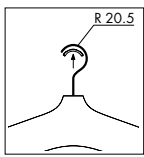

	<p>Mono R 4 holder set for wooden panels</p> 	<p>Shoe shelf for sideways display, straight for one shoe</p> 	<p>Shoe shelf for frontal display, 30° angle for one shoe</p> 
Dimensions			
Characteristics	<p>Max. weight load = 5 kg per holder</p> <p>ⓘ <i>Observe the assembly and operating instruction</i></p>	<p>Max. weight load = 2 kg</p>	<p>Max. weight load = 2 kg</p>
Order number	<p>silver ● 321-334.05</p> <p>white ● 321-334.23</p> <p>Set of 10 pcs with 4 screws per holder.</p>	<p>silver mat ● 247-346.48</p>	<p>silver mat ○ 247-358.48</p> <p>Incl. anti-slip ring.</p>

Shoe carrier for one shoe	Bracket for wooden shelf	Clamping bracket for glass shelf	Front arm, straight Ø 8 mm
			
			
<p>Max. weight load = 2 kg</p>	<p>Max. weight load = 2 kg per bracket Max. display depth = 320 mm</p> <p>📄 Drawing no. 314-295 Wooden shelf 16–19 mm</p> <p>⚠️ Observe the assembly and operating instruction</p>	<p>Max. weight load = 2 kg per bracket Max. display depth = 320 mm</p> <p>📄 Drawing no. 251-492 Glass shelf 5 mm</p>	<p>Max. weight load = 2 kg</p>
<p>silver mat ● 251-407.48</p>	<p>raw silk ● 251-408.31</p>	<p>silver mat ○ 251-421.48</p> <p>At least 2 brackets are required per shelf.</p>	<p>silver mat</p> <p>200 mm ○ 251-437.48</p> <p>300 mm ○ 251-438.48</p>

Sciss**100 x** 

Prevents scratches on hanging rails and front arms in silk or stainless steel.

To clip into coat hanger hook (Ø 3.4–3.8 mm).

transparent

● **929-449.02**

Set of 100 pcs.