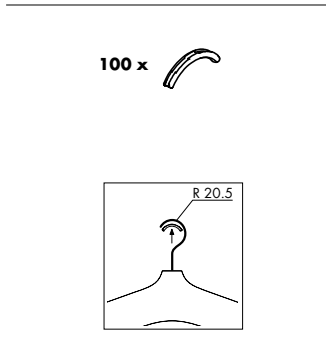

Sciss

Prevents scratches on hanging rails and front arms in silk or stainless steel.

To clip into coat hanger hook (Ø 3.4–3.8 mm).

transparent

● **929-449.02**

Set of 100 pcs.