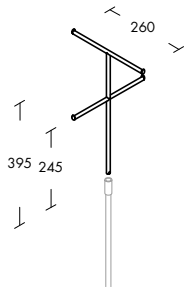

Extension arm with straight cross-over scarf display holder

Is inserted in Area Viva 13 merchandising rod.

Max. weight load = 2 kg

- black steel duro ☐ **311-540.26**
- sterling silver duro ☐ **311-540.53**

Merchandising rod must be ordered separately.