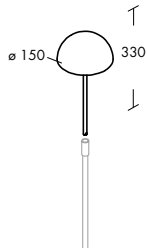

Extension arm with hat display

Is inserted in Area Viva 13 merchandising rod.

Max. weight load = 2 kg

- black steel duro ☐ **301-475.26**
- sterling silver duro ☐ **301-475.53**

Merchandising rod must be ordered separately.