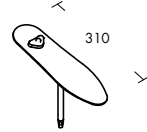

Merchandising rod must be ordered separately.

**Extension arm with hat display**

Is inserted in Area Viva 13 merchandising rod.

Max. weight load = 2 kg

- black steel duro  **301-475.26**
- sterling silver duro  **301-475.53**

Merchandising rod must be ordered separately.

**Shoe holder for lady shoe**

With 90° rotation.

Is inserted in Area Viva 13 socket.

Max. weight load = 2 kg

- black steel duro  **301-473.26**
- sterling silver duro  **301-473.53**

**Shoe holder for men's shoe**

With 90° rotation.

Is inserted in Area Viva 13 socket.

Max. weight load = 2 kg

- black steel duro  **301-474.26**
- sterling silver duro  **301-474.53**